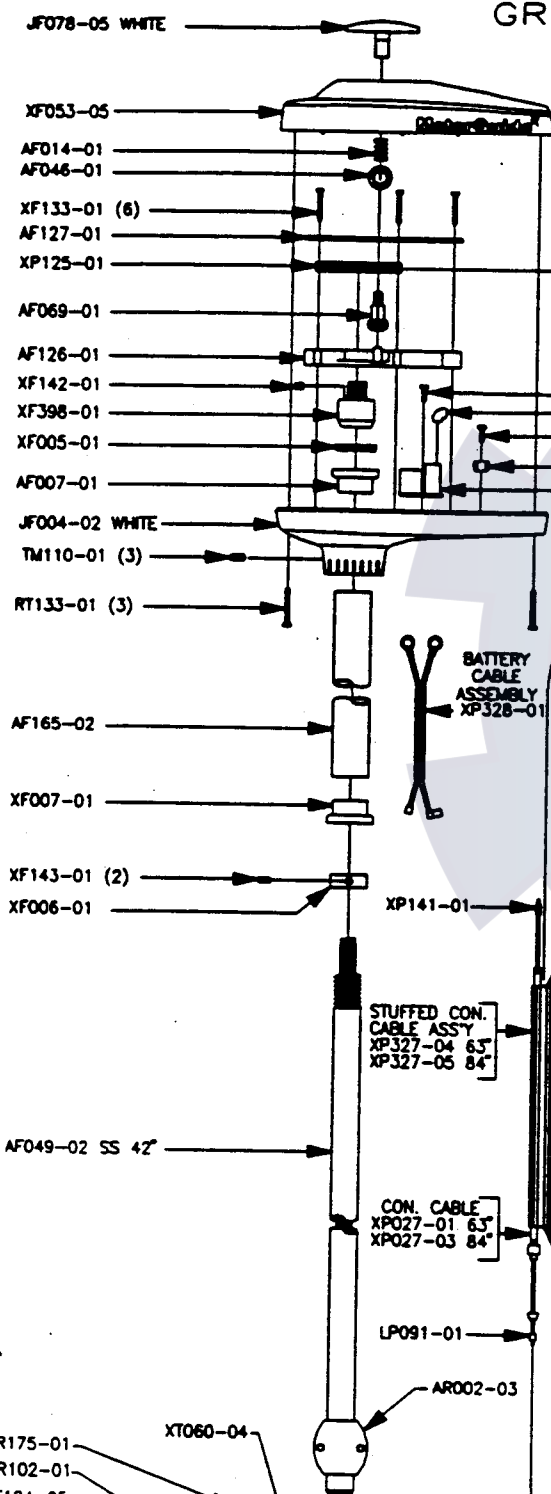

GREAT WHITE F/O 50#

WIRING DIAGRAM

NOTE: INSULATING SLEEVE AT088-01, GOES ON ORANGE AND BLACK WIRES ON MOSFET BOARD.

STUFFED CON. CABLE ASSY. XP327-04 63" XP327-05 84"

OUTER JACKET MM9006-02 63" MM9006-03 69"

CON. CABLE XP027-01 63" XP027-03 84"

192-07B