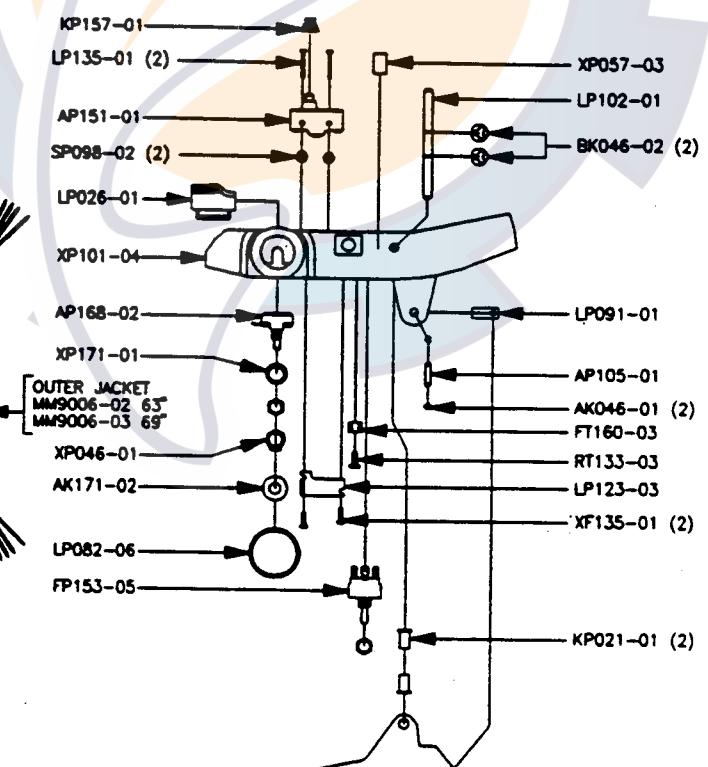

GREAT WHITE F/O 50#

WIRING DIAGRAM

NOTE: INSULATING SLEEVE AT088-01, GOES ON ORANGE AND BLACK WIRES ON MOSFET BOARD.

STUFFED CON. CABLE ASSY. XP327-04 63" XP327-05 84"

OUTER JACKET MM9006-02 63" MM9006-03 69"

CON. CABLE XP027-01 63" XP027-03 84"

192-07B