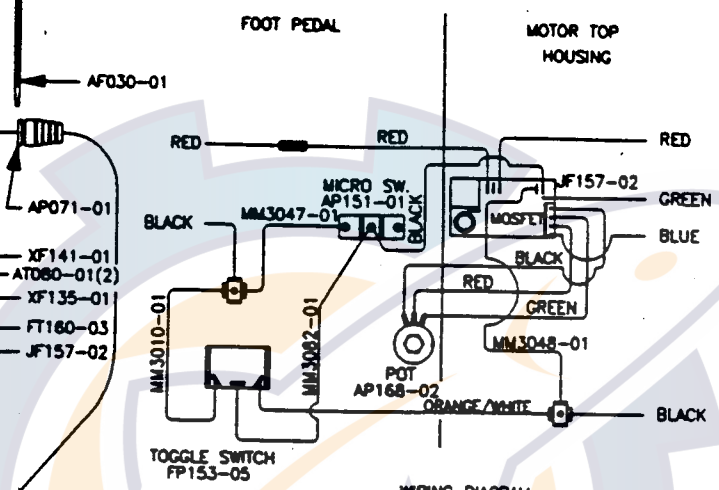

GREAT WHITE F/O 50#

WIRING DIAGRAM

NOTE: INSULATING SLEEVE AT088-01, GOES ON ORANGE AND BLACK WIRES ON MOSFET BOARD.

STUFFED CON. CABLE ASSY. XP327-04 63" XP327-05 84"

OUTER JACKET MM9006-02 63" MM9006-03 69"

CON. CABLE XP027-01 63" XP027-03 84"

192-07B